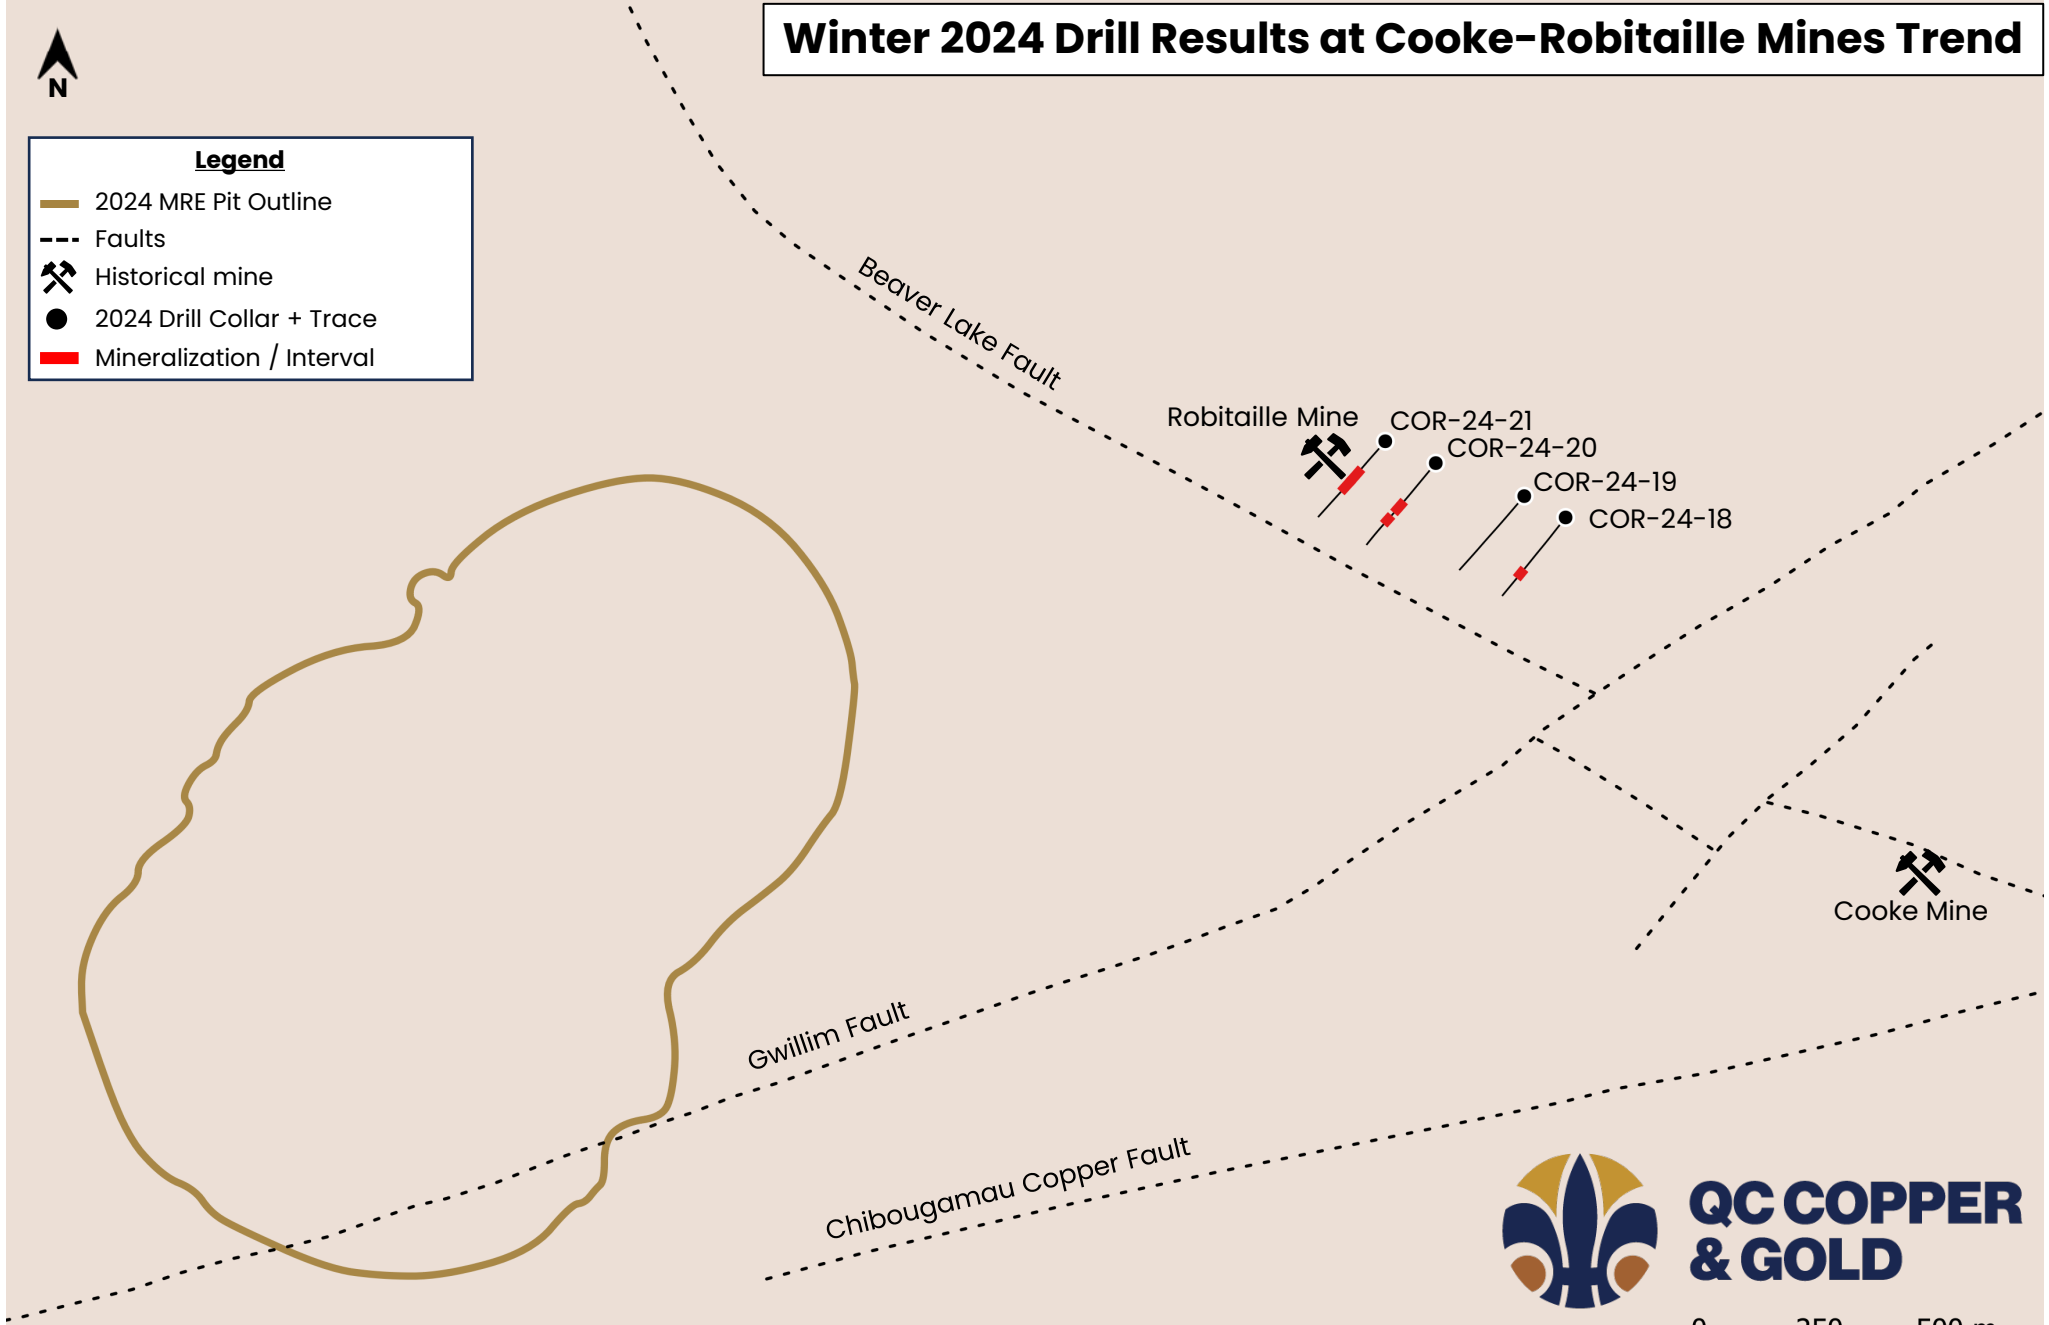

# Winter 2024 Drill Results at Cooke-Robitaille Mines Trend

**Legend**

- 2024 MRE Pit Outline
- - - Faults
- ⚒ Historical mine
- 2024 Drill Collar + Trace
- Mineralization / Interval

**QC COPPER  
& GOLD**