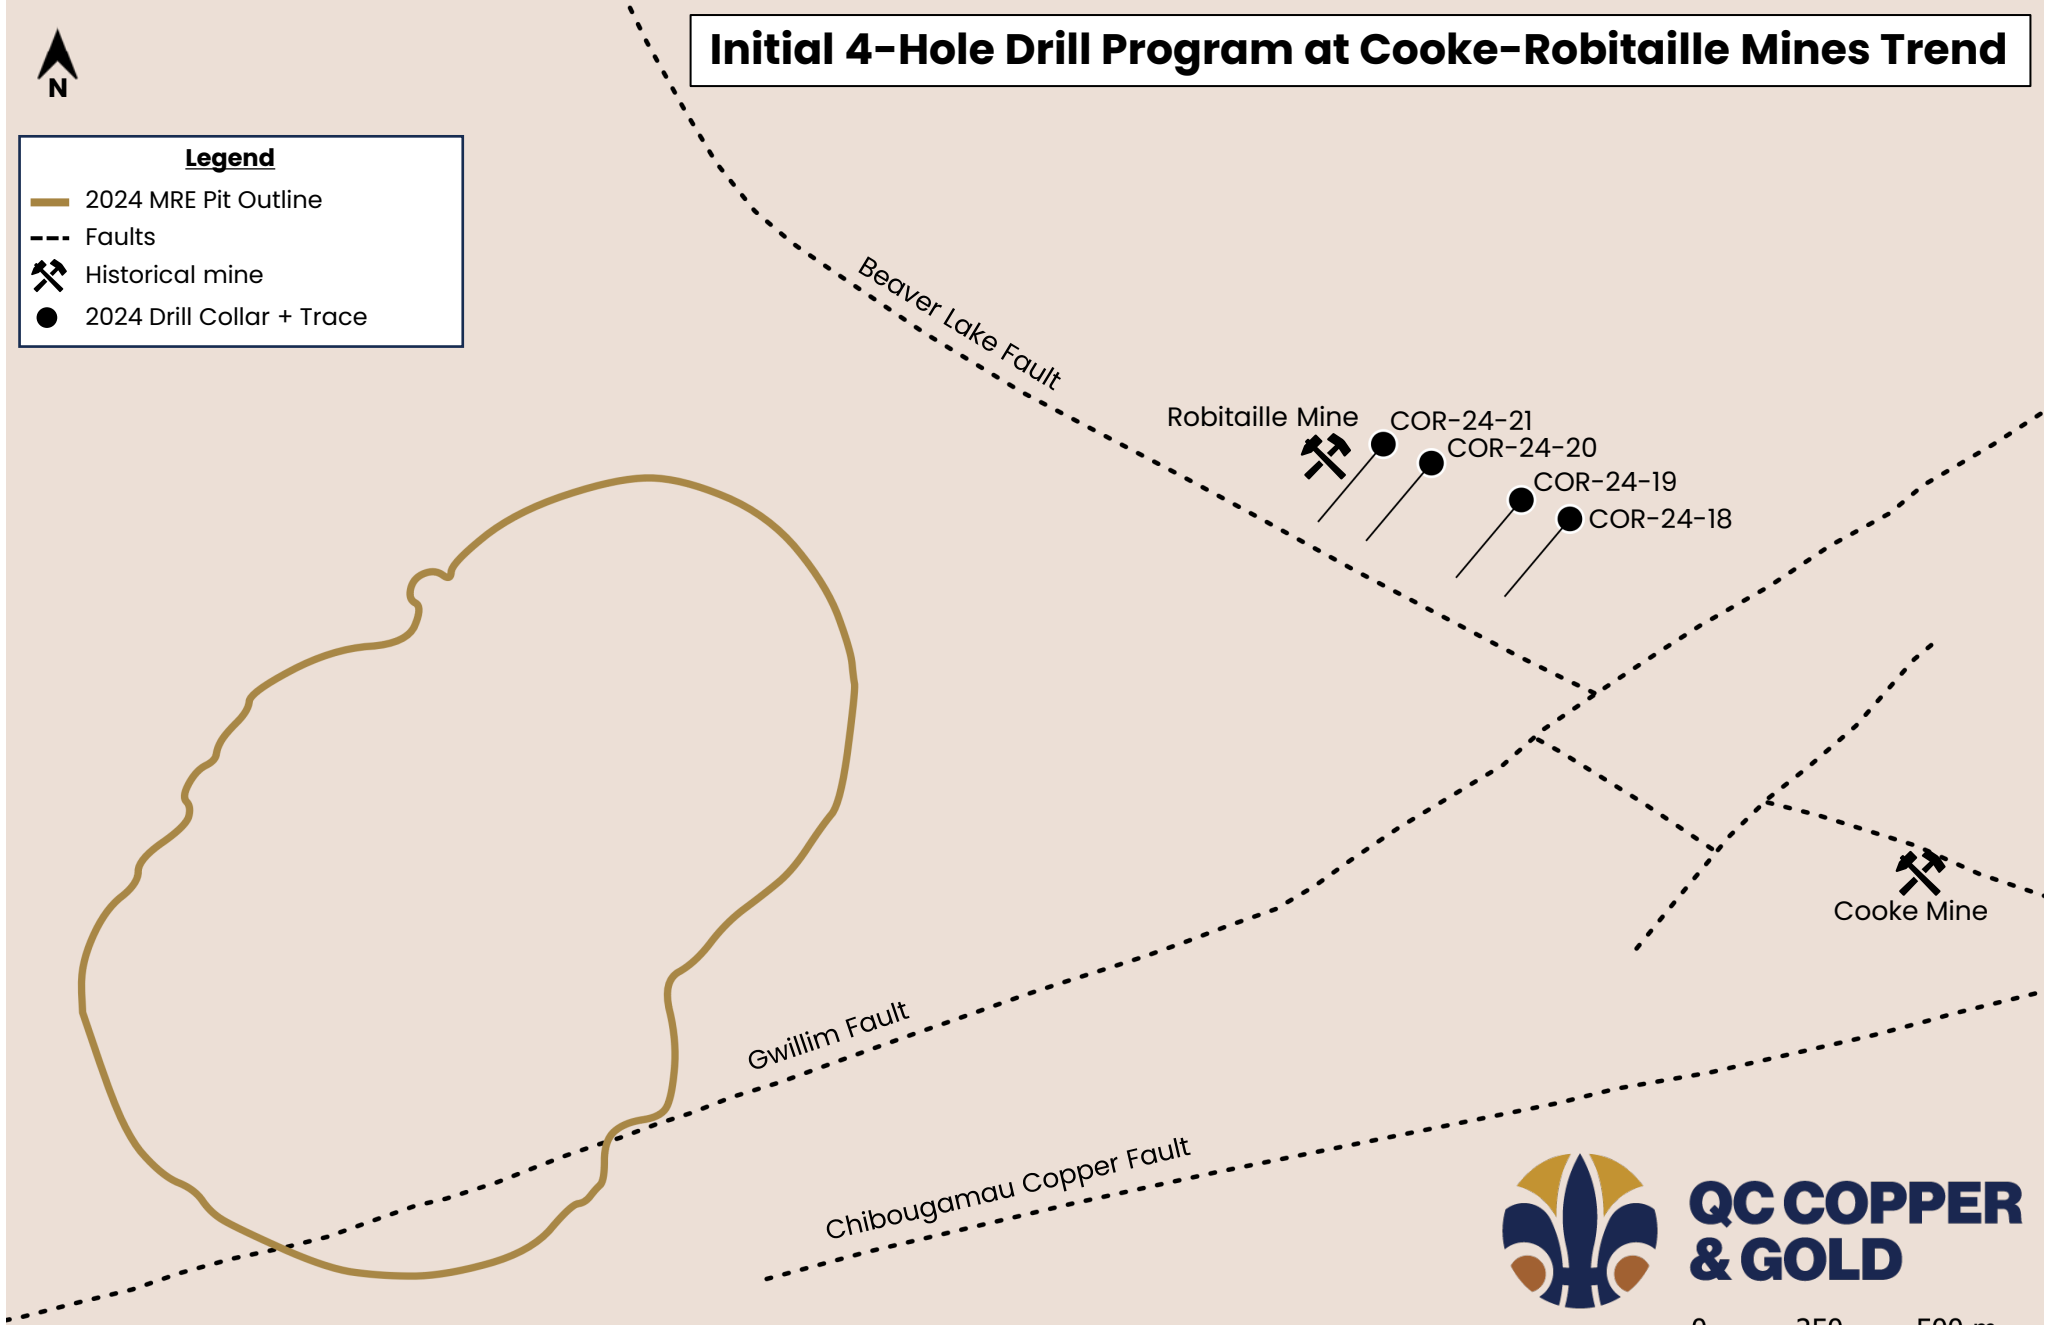

Initial 4-Hole Drill Program at Cooke-Robitaille Mines Trend

Legend

- 2024 MRE Pit Outline
- - - Faults
- ⚒ Historical mine
- 2024 Drill Collar + Trace

**QC COPPER
& GOLD**